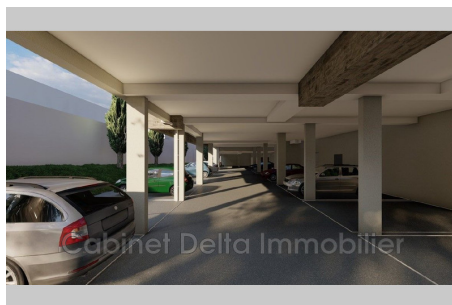

Cabinet Delta Immobilier - 225 avenue du 2eme Spahis - 83110 Sanary-sur-Mer

Tél: 04 94 07 07 38 - contact@cabinetdelta.com

Carte professionnelle n°N. 83052016000009275 Toulon (Var) - RCS 480 730 100

SIRET FR35480730100 - Garantie financière : GALIAN pour un montant de 300 000€ - Document non contractuel - *prix F.A.I.