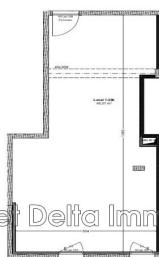

Cabinet Delta Immobilier